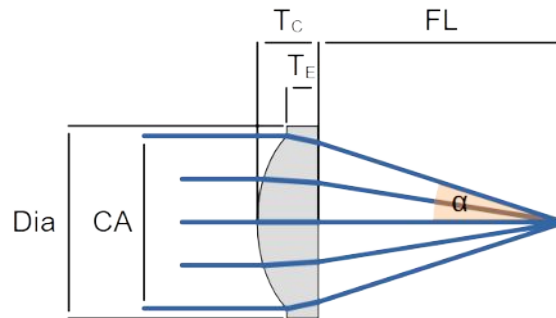

1 General

The convex TPX lenses with a diameter of 1" / 25.4 mm have been developed for the control of THz radiation.

Nomenclature

LTX-D25.4-FX

LTX-D25.4-FX	Type	Lens
LTX-D25.4-FX	Material	TPX
LTX-D25.4-FX	Form	Sphere / Asphere
LTX-D25.4-FX	Diameter	25.4 mm
LTX-D25.4-FX	Focal length	Var

Option:

LTX-D25.4-FX-MX	Mounting	Var
-----------------	----------	-----

2 Specification and Application Note

Table 1: Specification and Application Note of TPX lenses

Lens	LTA-D25.4-F10	LTA-D25.4-F15	LTA-D25.4-F25	LTA-D25.4-F32.5	LTA-D25.4-F50	LTA-D25.4-F67	LTS-D25.4-F75	LTS-D25.4-F85	LTS-D25.4-F100	LTS-D25.4-F150	
Specification											
Material	TPX / Polymethylpentene										
Refractive index	1.47										
Form	Asphere					Sphere					
Diameter [mm]	25.4 ± 0.1										
Thickness center [mm]	11.20	10.00	8.00	8.00	7.00	6.94	5.87	5.64	7.00	6.00	
	± 0.05										
Thickness edge [mm]	3.3	2.5	3.1	4.2	4.4	5.0	4.0	4.0	5.6	5.1	
Application Note											
Focal length [mm]	10.0	15.0	25.0	32.5	50.0	67.0	72.0	82.0	95.0	150	
Clear aperture [mm]	20.0	22.4	22.4	22.4	22.4	22.4	22.4	22.4	22.4	22.4	
Aperture angle [°]	39.9	34.1	22.5	17.6	11.9	9.0	8.2	7.3	6.2	4.2	
NA	0.64	0.56	0.38	0.30	0.21	0.16	0.14	0.13	0.11	0.07	
Airy Disc [mm]	0.3 THz	1.46	1.80	2.94	3.84	5.77	7.66	8.09	9.21	10.71	16.65
	1.0 THz	0.44	0.54	0.88	1.15	1.73	2.30	2.43	2.76	3.21	4.99
	3.0 THz	0.15	0.18	0.29	0.38	0.58	0.77	0.81	0.92	1.07	1.66

Figure 1: Principal drawing of the convex TPX lens

Dia	Diameter
T _c	Thickness center
T _e	Thickness edge
FL	Focal length
CA	Clear Aperture
α	Aperture angle

3 Mounting Options

The TPX lenses are sold alone by default. But they can be ordered in a lens tube¹ with SM1 thread for easy mounting:

LTX-D25.4-FX-M12.7	12.7 mm lens tube (length without external thread)
LTX-D25.4-FX-M25.4	25.4 mm lens tube (length without external thread)

¹ Outer diameter: 30.5 mm; 1x Internal SM1 thread: 1x External SM1 thread